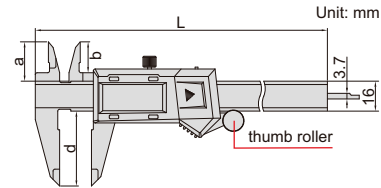

# IP54 WATERPROOF DIGITAL CALIPERS

**IP54**  
WATERPROOF

**DATA**  
OUTPUT

**INSPECTION**  
**CERTIFICATE**  
TRACEABLE TO DKD

**1104-150**

- IP54 dust/waterproof
- Resolution: 0.01mm/0.0005"
- Buttons: on/off, zero, mm/inch, ABS/REL
- Automatic power off after 10 minutes of no operation, move the digital unit or press the on/off button to power on
- Automatic power off after 72 hours of no operation, move digital unit cannot power on, press the on/off button to power on
- Battery CR2032, data output
- Meet DIN862
- Made of stainless steel
- Optional accessory: wireless transmitter, code**7315-1104**, data output cable (keyboard format), code**7302-1104**

Code	Range	Accuracy	Thumb roller	L	a	b	d
<b>1104-150 *</b>	0-150mm/0-6"	±0.03mm	with	234mm	20mm	15mm	40mm
<b>1104-200 *</b>	0-200mm/0-8"	±0.03mm	with	286mm	24mm	19mm	50mm
<b>1104-300 *</b>	0-300mm/0-12"	±0.03mm	with	390mm	26mm	21.5mm	60mm
<b>1104-150W *</b>	0-150mm/0-6"	±0.03mm	without	234mm	20mm	15mm	40mm
<b>1104-200W *</b>	0-200mm/0-8"	±0.03mm	without	286mm	24mm	19mm	50mm
<b>1104-300W *</b>	0-300mm/0-12"	±0.03mm	without	390mm	26mm	21.5mm	60mm