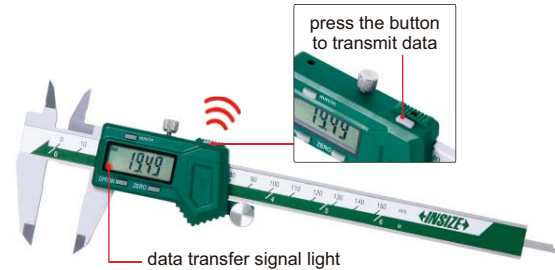

WIRELESS DIGITAL CALIPERS (NON-WATERPROOF)

1113-150

- Built-in wireless data transfer module, Zigbee signal
- Transfer distance is 6 meter
- Resolution: 0.01mm/0.0005"
- Buttons: on/off, zero, mm/inch, data transmission
- Automatic power off, move the digital unit to turn on power
- Battery CR2032
- Made of stainless steel
- Optional accessory: receiver (code 7315-2, 7315-3)

Code	Range	Accuracy	L	a	b	c	d
1113-150 *	0-150mm/0-6"	±0.03mm	236mm	21mm	16mm	16mm	40mm
1113-200 *	0-200mm/0-8"	±0.03mm	286mm	24mm	19mm	16mm	50mm
1113-300 *	0-300mm/0-12"	±0.03mm	400mm	25mm	20.5mm	16mm	60mm