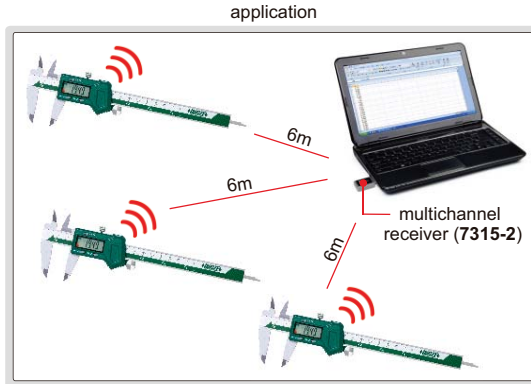

WIRELESS DIGITAL CALIPERS (NON-WATERPROOF)

1113-150

- Built-in wireless data transfer module, Zigbee signal
- Transfer distance is 6 meter
- Resolution: 0.01mm/0.0005"
- Buttons: on/off, zero, mm/inch, data transmission
- Automatic power off, move the digital unit to turn on power
- Battery CR2032
- Made of stainless steel
- Optional accessory: receiver (code 7315-2, 7315-3)

Code	Range	Accuracy	L	a	b	c	d
1113-150 *	0-150mm/0-6"	±0.03mm	236mm	21mm	16mm	16mm	40mm
1113-200 *	0-200mm/0-8"	±0.03mm	286mm	24mm	19mm	16mm	50mm
1113-300 *	0-300mm/0-12"	±0.03mm	400mm	25mm	20.5mm	16mm	60mm

receiver (optional)

* Supplied with manufacturer inspection certificate traceable to DKD Germany