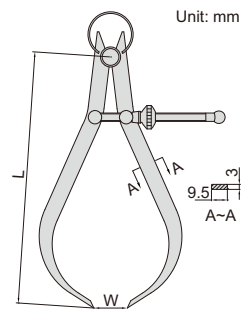

OUTSIDE SPRING CALIPERS

- Made of carbon steel

Code	Size (L)	Range (W)
7262-150	155mm	0-140mm
7262-200	210mm	0-210mm
7262-250	265mm	0-270mm
7262-300	310mm	0-320mm

7262-150

SPRING DIVIDERS

11

- Made of carbon steel
- Hardened points

Code	Size (L)	Range (W)
7260-150	150mm	0-150mm
7260-200	200mm	0-210mm
7260-250	245mm	0-260mm
7260-300	300mm	0-320mm

7260-150

DIVIDERS

- Made of carbon steel
- Hardened points

Code	Size (L)	Range (W)	a	b
7247-150	150mm	0-140mm	8.5	7
7247-200	200mm	0-190mm	10	7
7247-300	300mm	0-290mm	12	7