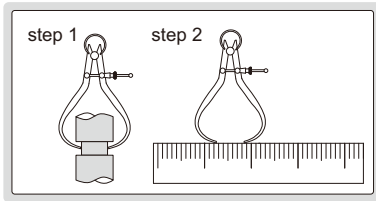

OUTSIDE SPRING CALIPERS

- Made of carbon steel

Code	Size (L)	Range (W)
7262-150	155mm	0-140mm
7262-200	210mm	0-210mm
7262-250	265mm	0-270mm
7262-300	310mm	0-320mm

7262-150

SPRING DIVIDERS

11

- Made of carbon steel
- Hardened points

Code	Size (L)	Range (W)
7260-150	150mm	0-150mm
7260-200	200mm	0-210mm
7260-250	245mm	0-260mm
7260-300	300mm	0-320mm

7260-150

DIVIDERS

- Made of carbon steel
- Hardened points

Code	Size (L)	Range (W)	a	b
7247-150	150mm	0-140mm	8.5	7
7247-200	200mm	0-190mm	10	7
7247-300	300mm	0-290mm	12	7