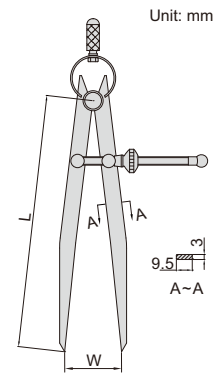

OUTSIDE SPRING CALIPERS

- Made of carbon steel

Code	Size (L)	Range (W)
7262-150	155mm	0-140mm
7262-200	210mm	0-210mm
7262-250	265mm	0-270mm
7262-300	310mm	0-320mm

7262-150

SPRING DIVIDERS

11

- Made of carbon steel
- Hardened points

Code	Size (L)	Range (W)
7260-150	150mm	0-150mm
7260-200	200mm	0-210mm
7260-250	245mm	0-260mm
7260-300	300mm	0-320mm

7260-150

DIVIDERS

- Made of carbon steel
- Hardened points

Code	Size (L)	Range (W)	a	b
7247-150	150mm	0-140mm	8.5	7
7247-200	200mm	0-190mm	10	7
7247-300	300mm	0-290mm	12	7