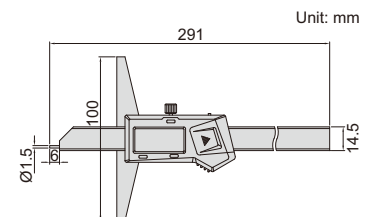

## DIGITAL DOUBLE HOOK DEPTH GAGES

DATA OUTPUT

1144-150A

- Resolution: 0.01mm/0.0005"
- Buttons: on/off, zero, mm/inch
- Automatic power off, move the digital unit to turn on power
- Meet DIN862
- Battery CR2032
- Made of stainless steel

**Built-in wireless (receiver code 7315-2/3/6/7/8 is required)**

Code	Range	Accuracy	L	d	a	b	c	e
1144-150AWL	0-150mm/0-6"	±0.03mm	233mm	100mm	21.5mm	3.5mm	14.5mm	2.5mm
1144-200AWL	0-200mm/0-8"	±0.03mm	283mm	100mm	21.5mm	3.5mm	14.5mm	2.5mm
1144-300AWL	0-300mm/0-12"	±0.03mm	383mm	150mm	21.5mm	3.5mm	14.5mm	2.5mm
1144-500AWL	0-500mm/0-20"	±0.05mm	585mm	150mm	25mm	5mm	15mm	3mm
1144-5001AWL	0-500mm/0-20"	±0.05mm	585mm	200mm	25mm	5mm	15mm	3mm

## DIGITAL POINT DEPTH GAGES

DATA OUTPUT

1143-200A

- Resolution: 0.01mm/0.0005"
- Buttons: on/off, zero, mm/inch
- Automatic power off, move the digital unit to turn on power
- Meet DIN862
- Battery CR2032
- Made of stainless steel