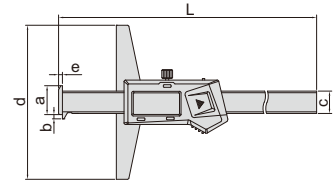

## DIGITAL DOUBLE HOOK DEPTH GAGES

DATA OUTPUT

1144-150A

- Resolution: 0.01mm/0.0005"
- Buttons: on/off, zero, mm/inch
- Automatic power off, move the digital unit to turn on power
- Meet DIN862
- Battery CR2032
- Made of stainless steel

## DIGITAL POINT DEPTH GAGES

DATA OUTPUT

1143-200A

- Resolution: 0.01mm/0.0005"
- Buttons: on/off, zero, mm/inch
- Automatic power off, move the digital unit to turn on power
- Meet DIN862
- Battery CR2032
- Made of stainless steel