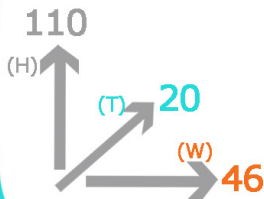

Dimension (mm)